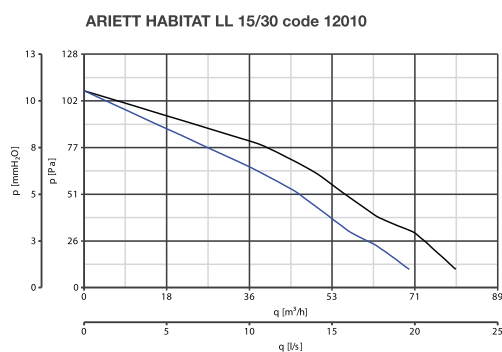

Pressure/Performance Curves

- side outlet with high profile spigot
- perpendicular outlet
- side outlet with low profile spigot