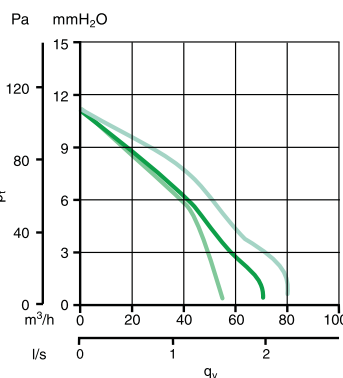

## TECHNICAL SPECIFICATIONS

- 100mm diameter spigot standard
- 2 models available with or without the option of timer
- Supplied with brackets and template for quick and easy installation by one person.
- Option of vertical or horizontal extract points
- Optional low profile or high profile duct connector
- Powerful yet very quiet operation.
- Supplied with long life motors 30,000 hours.
- Wall or ceiling mounted
- Can be ducted up to 6m
- IPX4 splash proof protection on all models.
- IMQ data label ensures data and performance is third party certified.
- Conforms to international standards: CEI EN 60335-2-80, CEI EN 60529 (code IP) and CEI 107-53/1986

## Pressure/Performance Curves

- side outlet with high profile spigot
- perpendicular outlet
- side outlet with low profile spigot