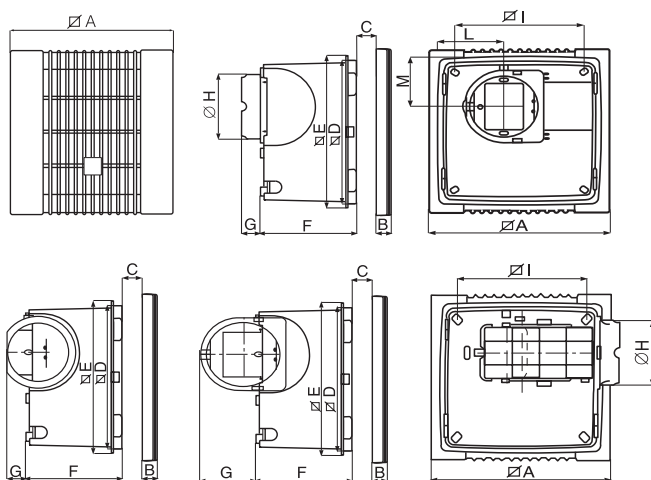

## TECHNICAL SPECIFICATIONS

- 100mm diameter spigot standard
- 2 models available with or without the option of timer
- Supplied with brackets and template for quick and easy installation by one person.
- Option of vertical or horizontal extract points
- Optional low profile or high profile duct connector
- Powerful yet very quiet operation.
- Supplied with long life motors 30,000 hours.
- Wall or ceiling mounted
- Can be ducted up to 6m
- IPX4 splash proof protection on all models.
- IMQ data label ensures data and performance is third party certified.
- Conforms to international standards: CEI EN 60335-2-80, CEI EN 60529 (code IP) and CEI 107-53/1986

## Pressure/Performance Curves

- side outlet with high profile spigot
- perpendicular outlet
- side outlet with low profile spigot

## Dimensions (mm)

12012, 12013, 12014

With low spigot

With high horizontal outlet spigot

	A	B	C	D	E	F	G	ØH	I	L	M	KG
ARIETT	252	23	65	214.5	228	135.3	31.5/76.7	96.5	180	92	76	1.9