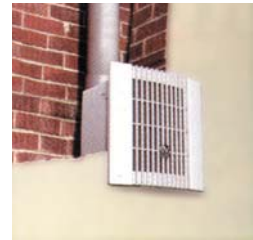

Ariett Long Life (LL) Recessed Fans

The Ariett recessed long life wall or ceiling mounted centrifugal fans for the intermittent ventilation of bathrooms, toilets, kitchens or utility rooms. This range is supplied with long life motors (30,000 hours). Can be ducted 6m.

Ariett® Recessed LONG LIFE 30.000h

CODE	ARIETT RECESSED DUCT FAN 100mm WALL / CEILING IPX4	BOX QTY
12012	ARIETT RECESSED (75m³/h) (22.2 l/s)⁽¹⁾	4
12013	ARIETT RECESSED c/w TIMER TIMER	4
12014	ARIETT RECESSED c/w HUMIDITY SENSOR AND TIMER	
12010	ARIETT LONG LIFE RECESSED (75m³/h) (22.2 l/s)⁽¹⁾	
12011	ARIETT LONG LIFE RECESSED c/w TIMER	

Wall-mounted with vertical extract.